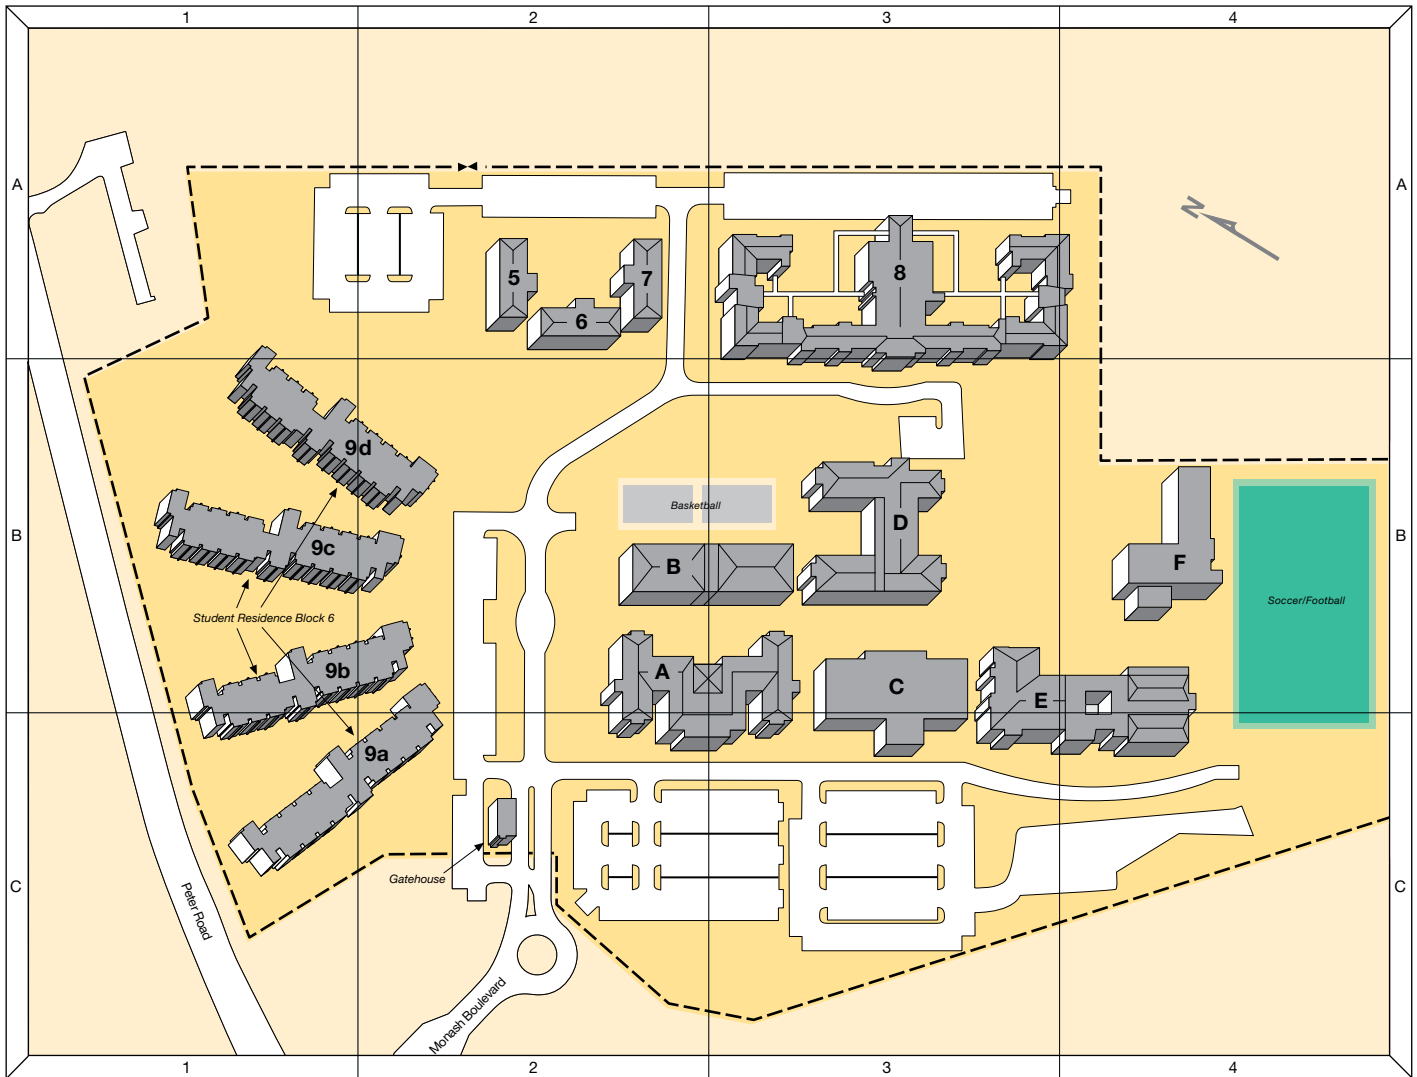

Monash South Africa

Building index

A – Administration building

Campus Reception
Student Services
Advancement
The Office of the Pro Vice-Chancellor
Research Directorate
Finance
Human Resources
Facilities
Procurement
The staff lounge

B – Lecture Hall building

Lecture theatres: 1 (seats 198), 2 (seats 69) and 3 (seats 153)
Tutorial rooms: 3 (seats 16), 4 (seats 16) and 5 (seats 24)
PC Labs: 1 (seats 17), 2 and 3 (seat 24 each)
Geography Lab: 1st floor (seats 20)
ITS offices: 1st floor

C – Teaching Block

Lecture theatres: 4 (seats 360), 5 (seats 154) and 6 (seats 200)
Tutorial rooms: 1st floor, 15, 16, 17 and 18 (seat 36 each)
School of Social Science offices: 1st floor
PC labs: 1st floor: 7 and 8 (seat 64 each)

D – Seminar building

School of Information Technology offices: 1st floor
School of Business and Economics offices: lower ground floor
Seminar rooms: 1 (seats 63), 2 (seats 65) and 3 (seats 72)
Tutorial rooms:
ground floor, 8 (seats 32), 12 (seats 34) and 13 (seats 24);
lower ground floor, 10 (seats 36) and 11 (seats 34);
1st floor, 14 (seats 40)
PC Labs: 1st floor, 5 and 6 (seat 25 each)

E – Library and Learning Commons

Library: ground floor and 1st floor
Student Development offices: 1st floor
Foundation Program offices: 2nd floor
Gym: 2nd floor
Seminar rooms: 2nd floor: 5 (seats 50), 6 (seats 90), 7 (seats 56), 8 (seats 56) and 9 (seats 42); 1st floor: 10 (seats 90)

F – Monash Africa Centre

Health Sciences offices: 1st floor
Lecture theatres: 7 (seats 52) and 8 (seats 52)
PC Labs: 9 (seats 64), 10 (seats 64) and 11 (seats 64)
Seminar rooms: 11 (seats 64), 12 (seats 64), 13 (seats 64), 14 (seats 34), 15 (seats 34), 16 (seats 45), 17 (seats 64) and 18 (seats 64)

5, 6, 7, 8 and 9 – Residential buildings

Building 5: Student residence block 3
Building 6: Student residence block 1
Building 7: Student residence block 2
Building 8: Student residence block 4
Building 9a, 9b, 9c and 9d: Student residence block 6