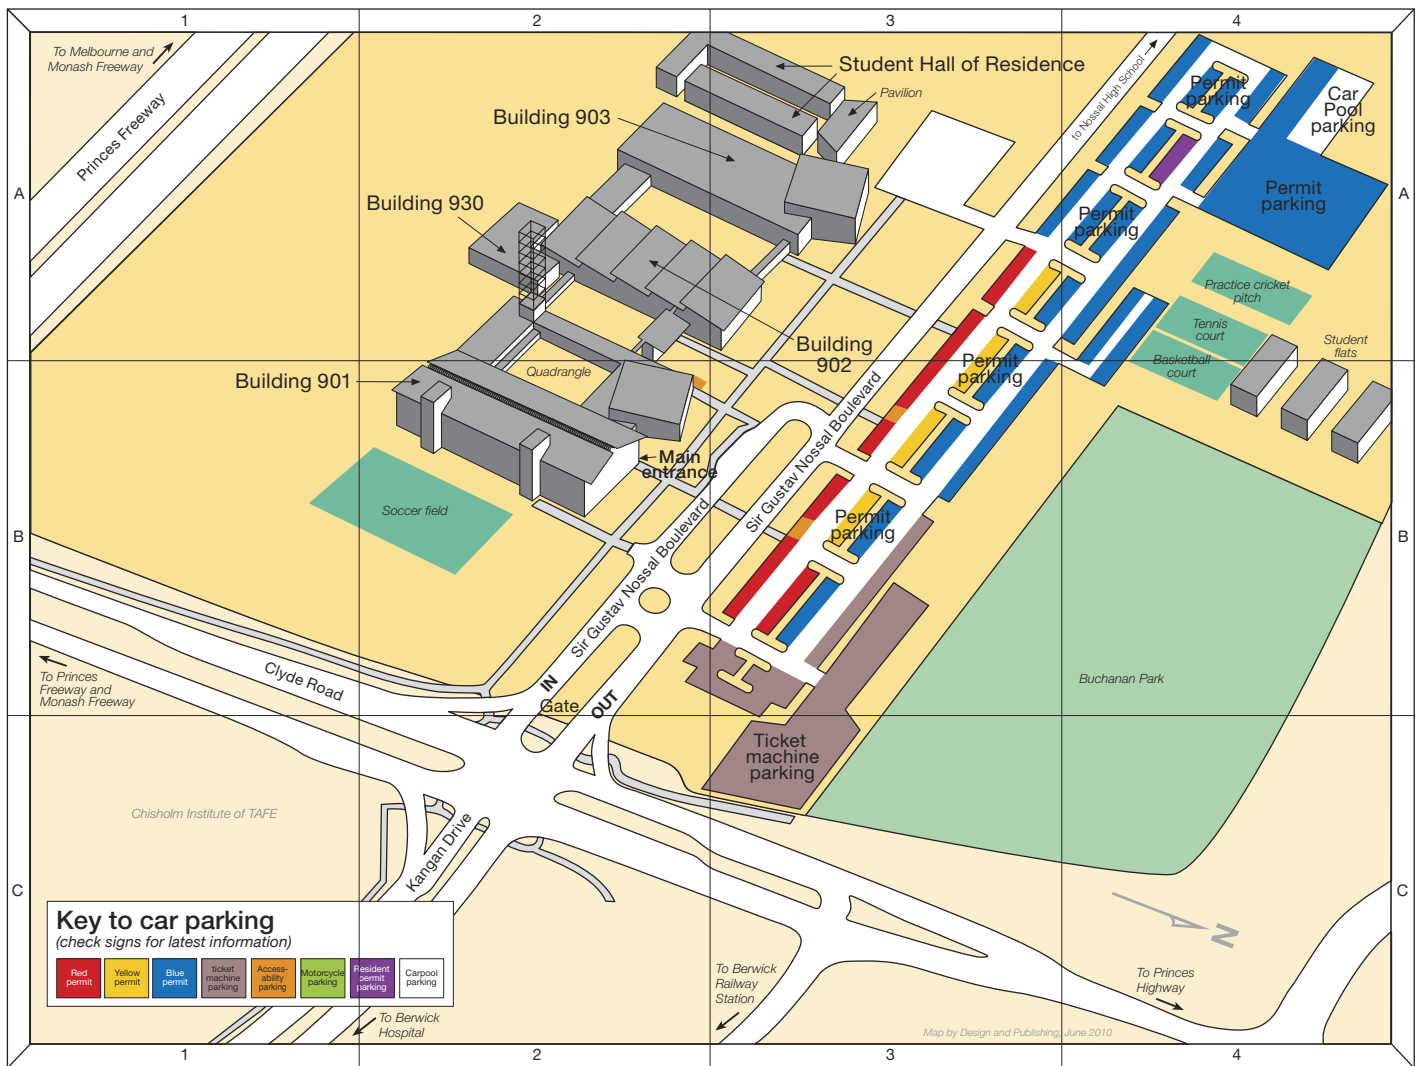

Monash University Berwick campus

Ground floor

Information Technology Services (ITS). **B2**
 Lecture theatre G43. **B2**
 Library and Learning Commons. **B2**
 Main entrance, café. **B2**
 Service centre. **B2**

First floor

Faculty of Business and Economics. **B2**
 Lecture theatres 117, 133. **B2**
 Quiet Room 145. **B2**

Second floor

Campus administration. **B2**
 Meeting room 235. **B2**
 Tutorial rooms 231, 234. **B2**
 Video conferencing 203. **B2**

Building 902

Ground floor

Bookshop. **A2**
 Computer lab G63. **A2**
 Facilities and Services office. **A2**
 International and mature-age student lounge. **A2**
 Student lounge, bar and bistro. **A3**
 Tutorial room G57. **A2**
 Tutorial rooms G68-70. **A2**