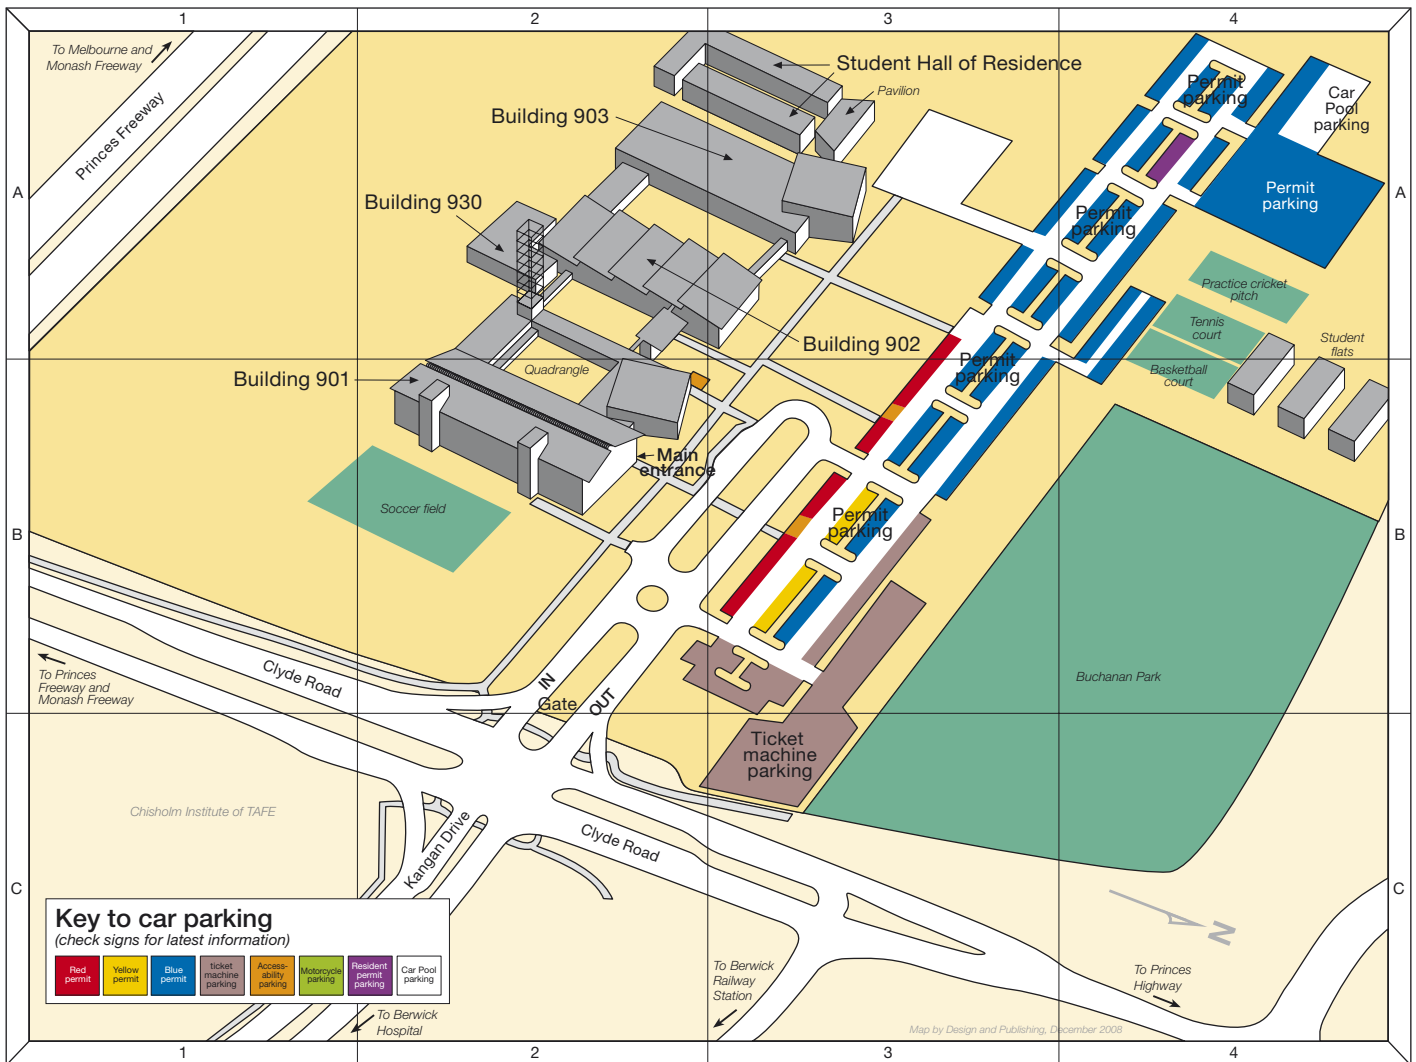

# Berwick campus map

## Building 901

### Ground floor

- Main entrance, café. **B2**
- Service centre. **B2**
- Lecture theatre G43. **B2**
- Library and Learning Commons. **B2**
- Information Technology Services (ITS). **B2**