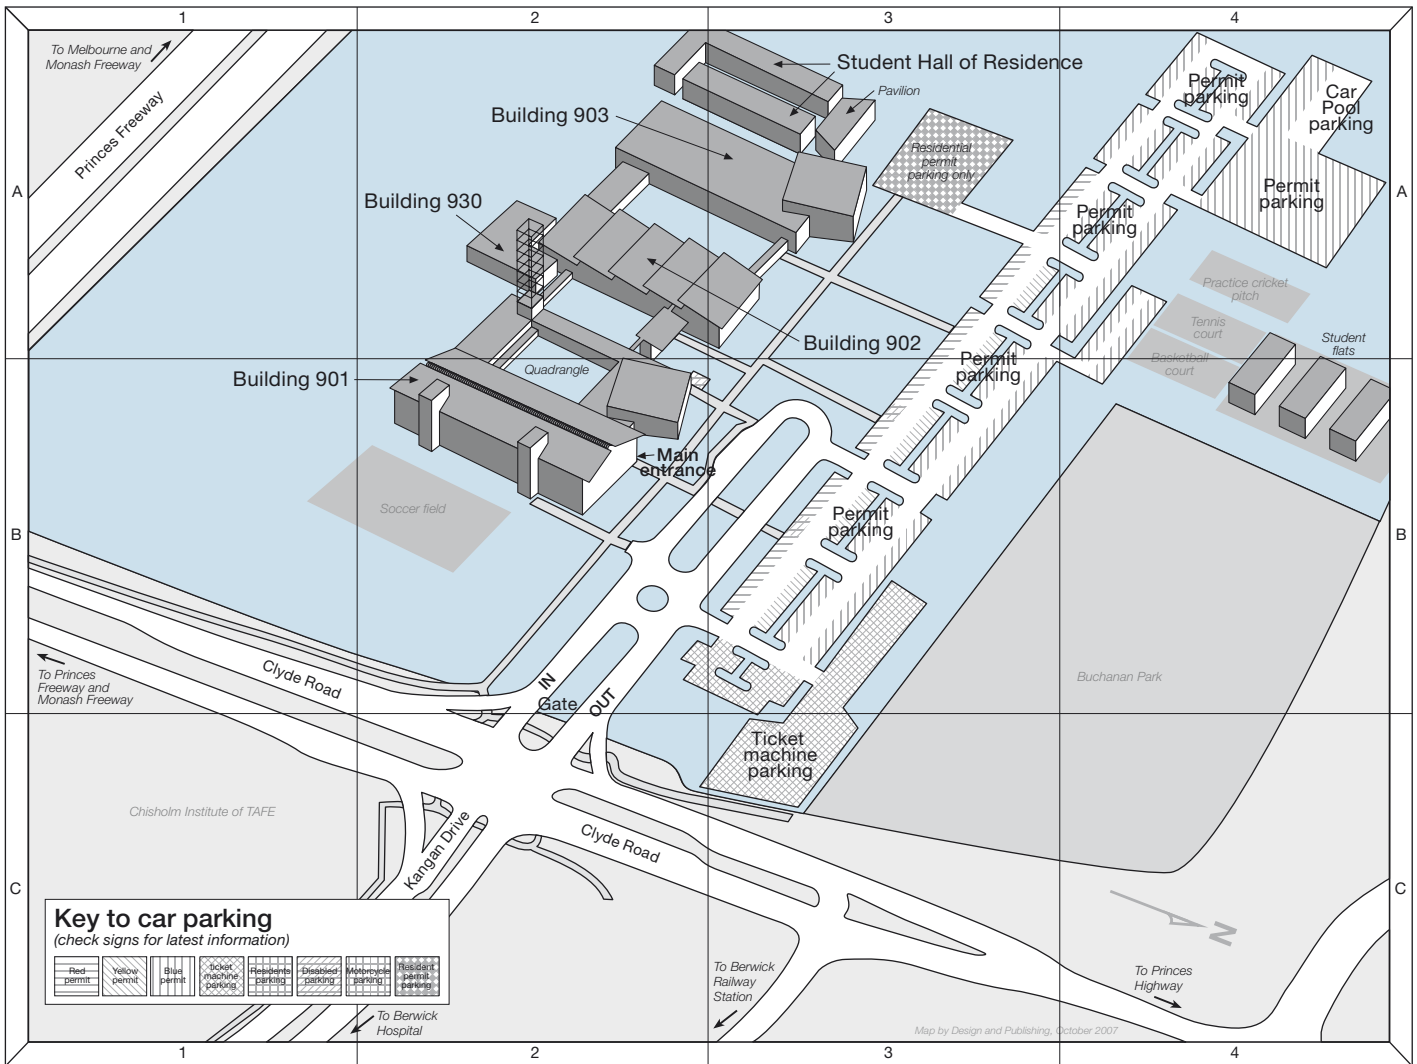

Berwick campus map

Building 901

Ground floor

- Main entrance, café. **B2**
- Service centre. **B2**
- Lecture theatre G43. **B2**
- Library and Learning Commons. **B2**
- Information Technology Services (ITS). **B2**

First floor

- Faculty of Business and Economics. **B2**
- Lecture theatres 117, 133. **B2**
- Quiet Room 145. **B2**

Second floor

- Campus administration. **B2**
- Tutorial rooms 231, 235. **B2**
- Video conferencing 203. **B2**

Building 902

Ground floor

- Student lounge, bar and bistro. **A3**
- International and mature-age student lounge. **A2**
- Computer lab G74. **A2**
- Tutorial rooms G63, 68-70. **A2**
- Bookshop. **A2**
- Facilities and Services office. **A2**