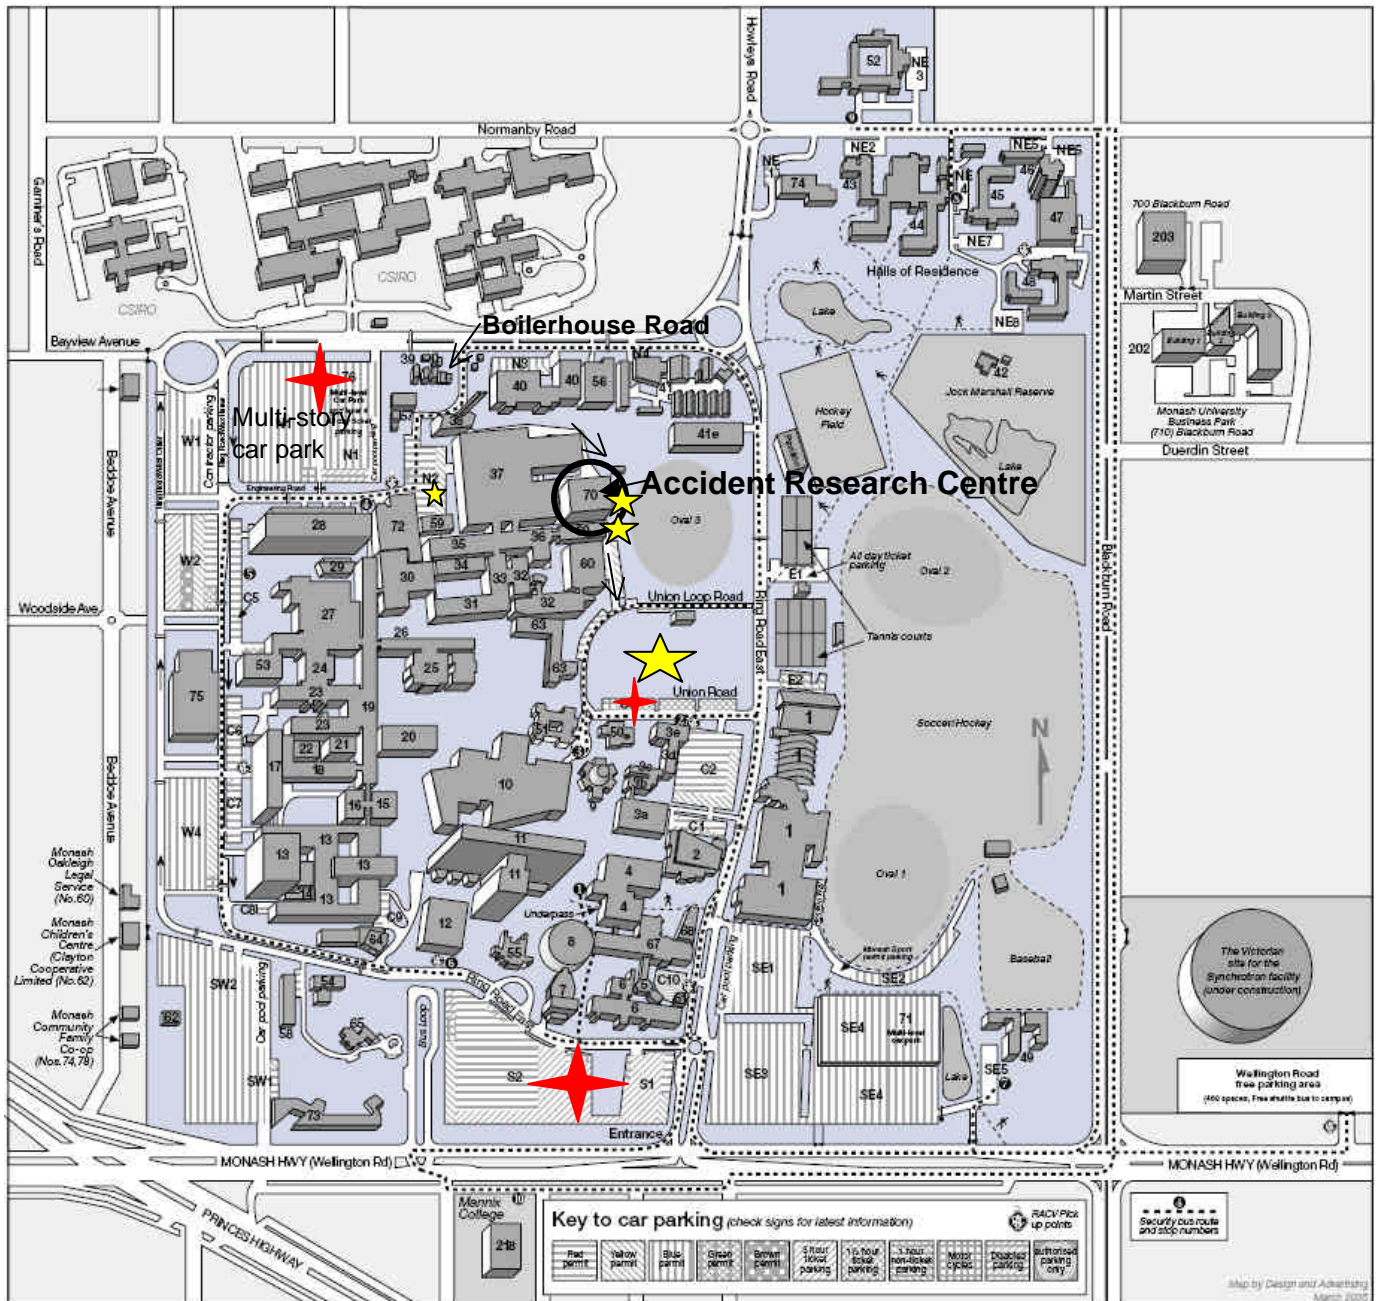

The Monash University Accident Research Centre is located at the Clayton Campus, Wellington Road, Clayton in Building 70 (Melways map 70; detail map 575). (Access is via Boilerhouse Road [which is one way], off Ring Road North)

There is very limited parking in the yellow permit areas  on the east side of Building 70, Building 69 and in the Eng 2 area north of Building 72. Also in the gravel car park between Union Loop Road and Union Road

There are a few yellow permits which can be borrowed from the Centre (Room 124).

The top level of the multi-storey car park in N1 has paid visitor ticket parking. There is also ticket parking in the Arts car park near the main entrance off Wellington Road.