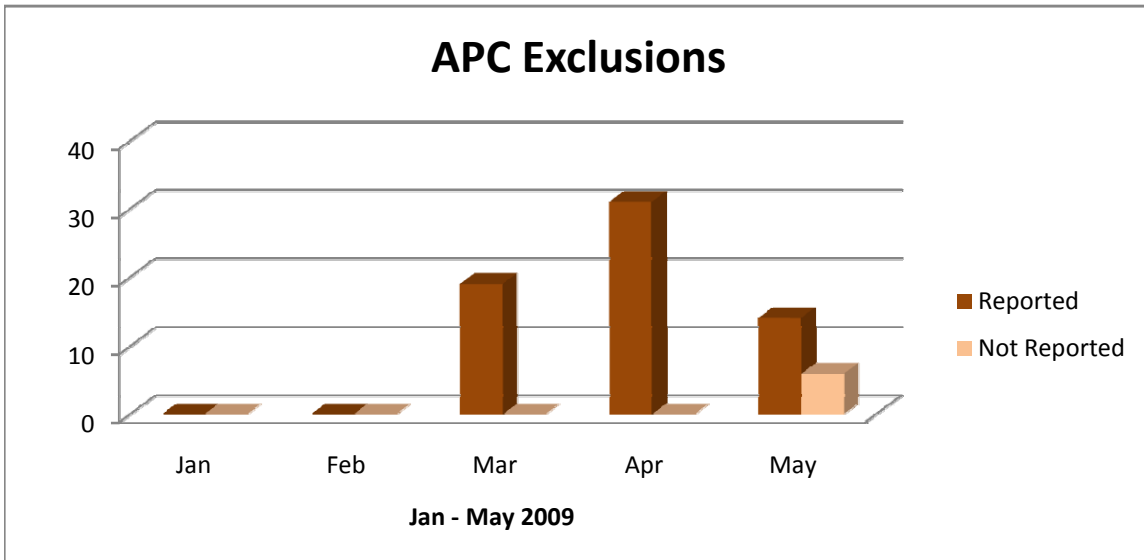

MONASH University ESOS Reporting Statistics