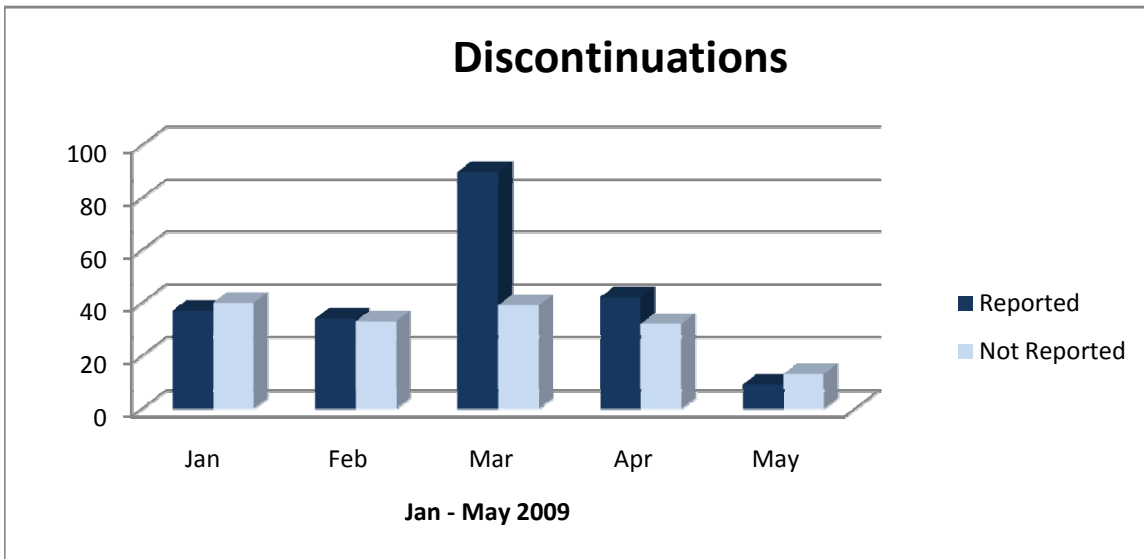

MONASH University ESOS Reporting Statistics