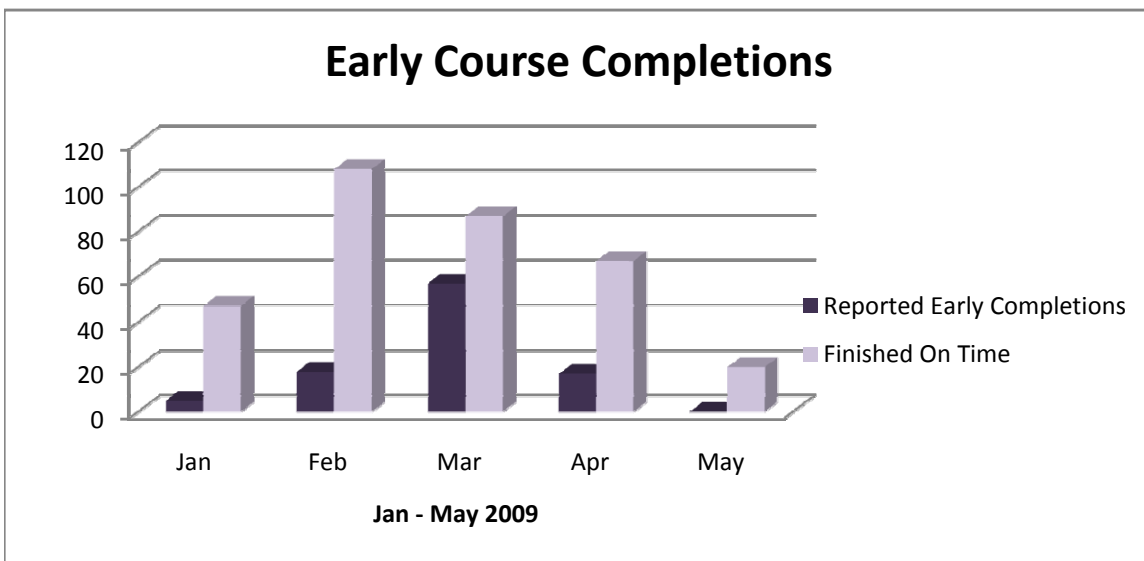

MONASH University ESOS Reporting Statistics