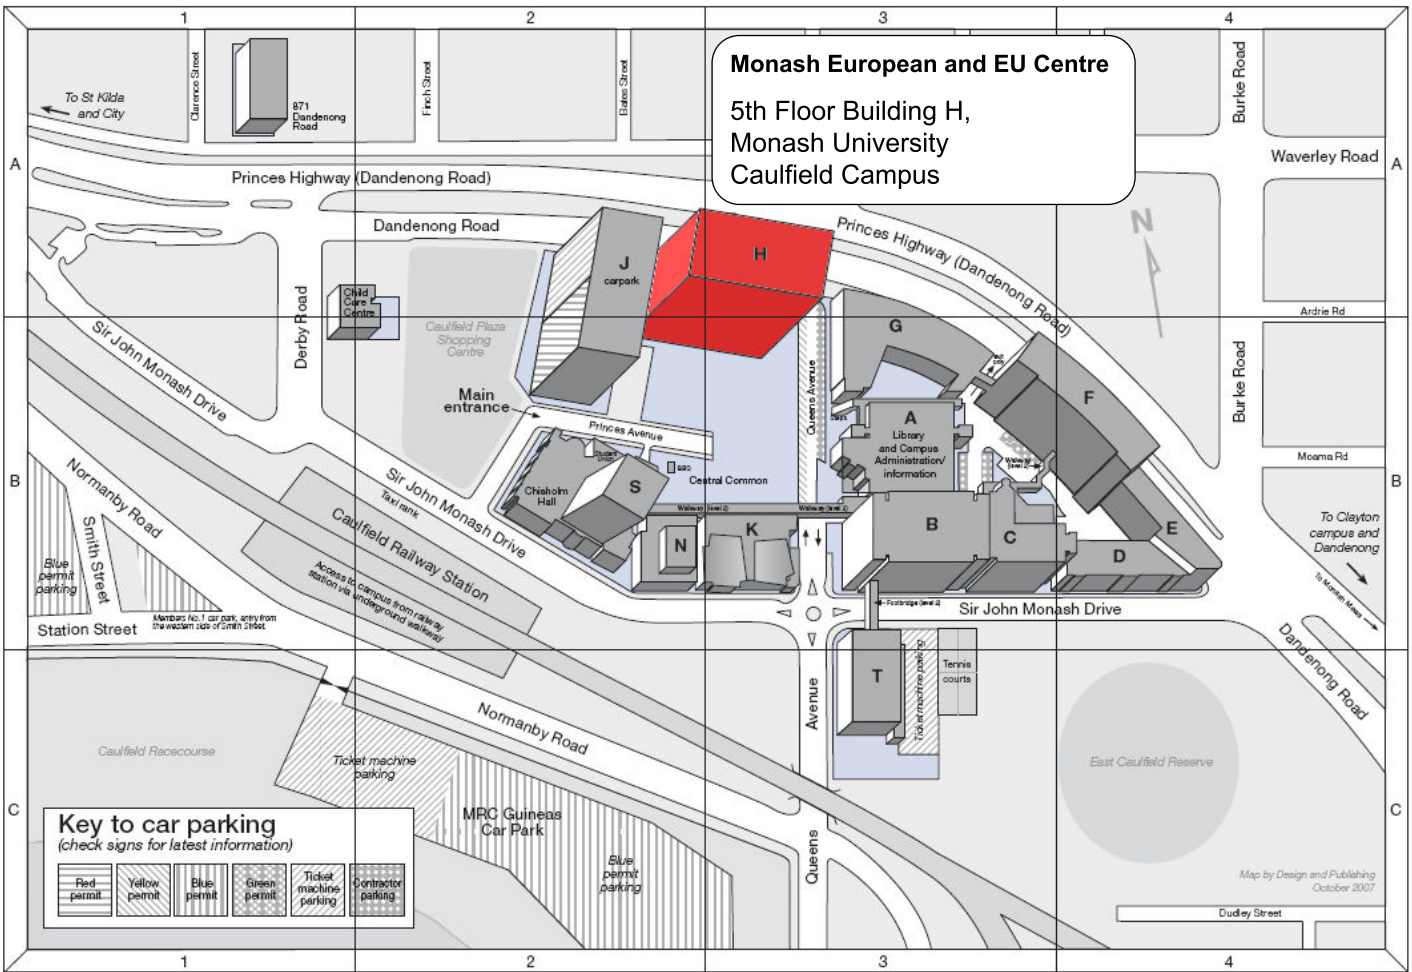

Monash University Caulfield campus

Building index

Academic Director B3	A	Humanities, Communications and Social Sciences B3	B	Reception B3	A	By bus: Bus Route 624 – Kew, Auburn Railway Station, Caulfield Railway Station, Chadstone Shopping Centre, Holmesglen Institute of TAFE, Oakleigh Railway Station. Bus Route 900 – Stud Park Shopping Centre, Waverley Park, Monash University Clayton campus, Huntingdale Station, Oakleigh Railway Station, Chadstone Shopping Centre, Monash University Caulfield campus, Caulfield Railway Station.
Accounting and Finance A3	H	Information B3	A	Security B3	A	C: An intercampus bus commutes between the Caulfield and Clayton campuses every 25 minutes, between 7.30 am and 9.15 pm. The pick-up and drop-off point at Caulfield campus is from the bus shelter adjacent to the Security Office, Building B.
Art and Design – Faculty Office B3	G	Information Technology – Computer Laboratories B3	B,K	Service Centre B3	A	S: A free evening security bus is available for staff and students. The bus departs from the bus shelter adjacent to the Security Office at half hourly intervals from 5.30 pm to midnight. The bus operates Monday to Friday from March to mid-November. The bus drops staff and students to carparks and main streets within one and a half kilometres of the campus.
Arts B3,A3	B,H	International Student Support Unit B3	A	Social Work B3	B,C	H: Parking A user pay, multi-level car park is available on campus for staff, students, visitors and the general public. Entry to the car park is from Princes Avenue. Ticket machine parking ranging from one to five hours is also available in surrounding streets.
Bookshop B3	K	ITS Computer Laboratories C3	A	Student Union B2	F	
Business and Economics B3,A3,B2	A,H,N,S	ITS Service Desk B3	A	Switchboard B3	N	
Business and Economics Computer Laboratories B3	K	Library B3	A	Teaching Facilities Support Unit B4	S	
Business Law and Taxation B2	S	Mall and Transportation Services B3	A	Technology Services Group (Faculty of Business and Economics) B3	C	
Campus Manager B3	A	Maintenance Technology Institute (MTI) B4	F	Theory of Art and Design B3	S	
Car Park A2	J	Management B2	N	Food outlets	C	
Caulfield School of Information Technology A3	H	Marketing B2	S	C & B Café B3	S	
Careers and Employment B2	S	MBA and DBA B2	N	Coffee Hq B2	S	
Centre for Advancement of Learning and Teaching (CALT) B3	C	MIT Certification Laboratory C3	T	Gryph Inn Bar and Bistro B3	H	
Child Care Centre A1(22-24 Derby Road)	S	Monash College B3	B,C	Fresco Juice Bar B3	S	
Chisholm Hall B2	S	Monash University English Language Centre (MUELC) B4	F	MamaDuke Cafe and Luca Restaurant A3	H	
Counselling Service B3	B	Monash Sport B2	S	Tower Sushi B2	H	
Design/Multimedia and Digital Arts B3 G	G	Monash University Studies Online (MUSO) Support Desk B3	C			
Donor and Alumni B2	N	Monash University Venues B2	S			
Econometrics and Business Statistics A3	H	MONSU Caulfield B2	S			
Economics A3	H	Museum of Computing History B3	B			
Facilities and Services C3	T	Overseas Student Services (OSS) Lounge B2	S			
Faculty Gallery B3	G	Parenting/Disability Room B2	S			
Faculty of Information Technology A3	H	Political and Social Enquiry A3	H			
Fine Arts/Studios (2D) B4	D,E	Postgraduate Computer Laboratories A3,C3	H,T			
Fine Arts/Studios (3D) B3	B,G	Postgraduate Lounges A3,B3	H,A			
Fitness Centre B2	S	Postgraduate Office (MPA) A3	H			
Graduate School of Business A3,B2	H,N	Postgraduate Study Space B3	A			
Health Service B3	B	Print Services B3	C			
Health, Wellbeing and Development B3	B	Psychology B4	F			