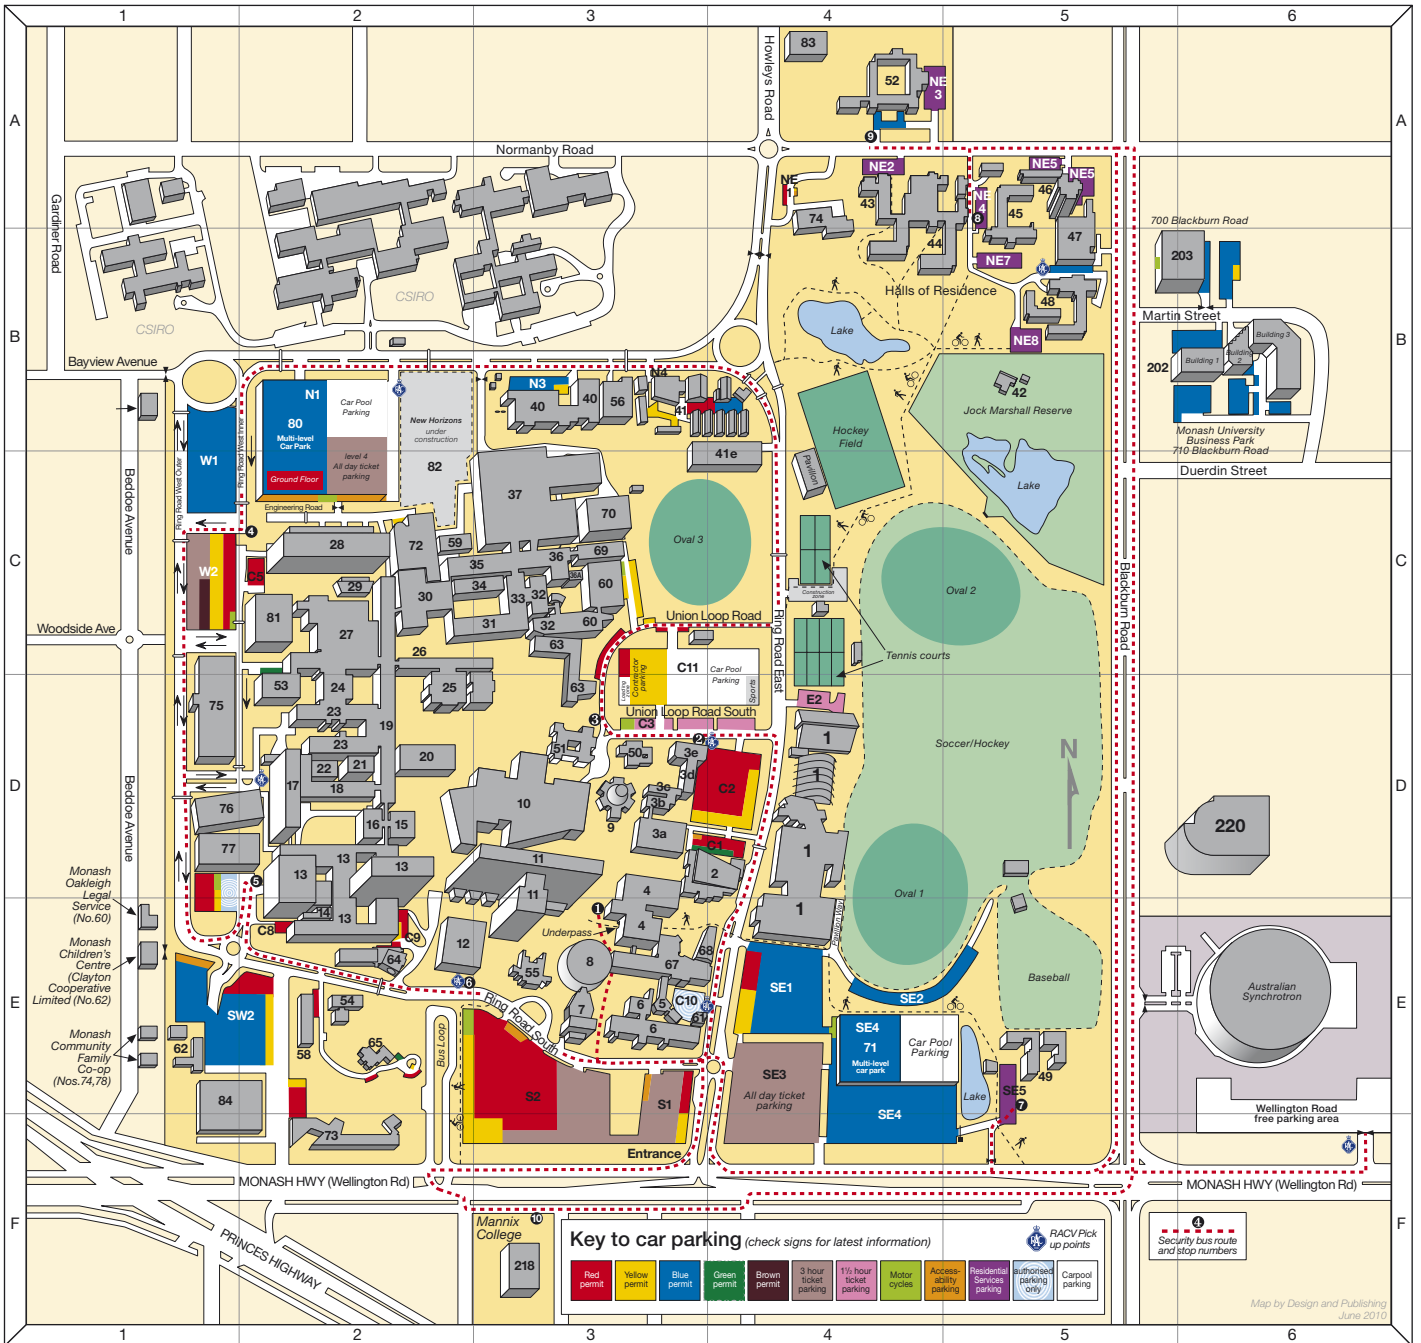

## Building index

- 1 Monash Sport D4
- 2 Sir Robert Blackwood Concert Hall D4
- 3a Administration Building 3a D3
- 3b Administration Building 3b D3
- 3c Administration Building 3c D3
- 3d Administration Building 3d D3
- 3e Administration Building 3e D3
- 4 Sir Louis Matheson Library E3
- 5 Krongold Centre E3
- 6 Education E3
- 7 Alexander Theatre E3
- 8 Rotunda E3
- 9 Religious Centre D3
- 10 Campus Centre D3
- 11 Humanities D3
- 12 Law including Law Library E2
- 13 Medicine D2
- 14 Teaching Facilities Support Unit E2
- 15 Centre for Medical and Health Sciences Education D2
- 16 Biochemistry Teaching Laboratories D2
- 17 Biology D2

- 18 Senior Zoology D2
- 19 Central Science Block D2
- 20 First Year Chemistry D2
- 21 Zoology Lecture Theatres D2
- 22 First Year Biology D2
- 23 Senior Chemistry D2
- 24 Western Science Lecture Theatres D2
- 25 Eastern Science Lecture Theatres D2
- 26 Physics and Computer Science D3
- 27 Senior Physics C2
- 28 Mathematics and Information Technology Services C2
- 29 Northern Science Lecture Theatres C2
- 30 Hargrave-Andrew Library and Cafeteria and Facilities and Conference Office C2
- 31 Engineering Building 31 C3
- 32 Engineering Lecture Theatres C3
- 33 Engineering Building 33 C3
- 34 Engineering Building 34 C3
- 35 Engineering Building 35 C3
- 36 Engineering Building 36 C3
- 36a Engineering Building 36A C3

## Lecture theatre index

- 63 Central One C3
- 32 Engineering E1-E6 C3
- 60 Engineering/Examination Halls EH1-EH4 C3
- 12 Law School L1-L5 & G20 E2
- 12d Medicine M1 D2
- 13a Medicine M2-M3 D2
- 11 Menzies - Humanities H1-H10 D3
- 8 Rotunda R1-R7 E3
- 25 Science S1-S4 D2
- 24 Science S5-S6 D2
- 21 Science S7-S8 D2
- 25 Science S9-S12 D2
- 29 Science S13-S15 C2
- 25 Science ST1-4, ST7 D2
- 64 South One E2
- 72 Sir Alexander Stewart Theatre E7 C2