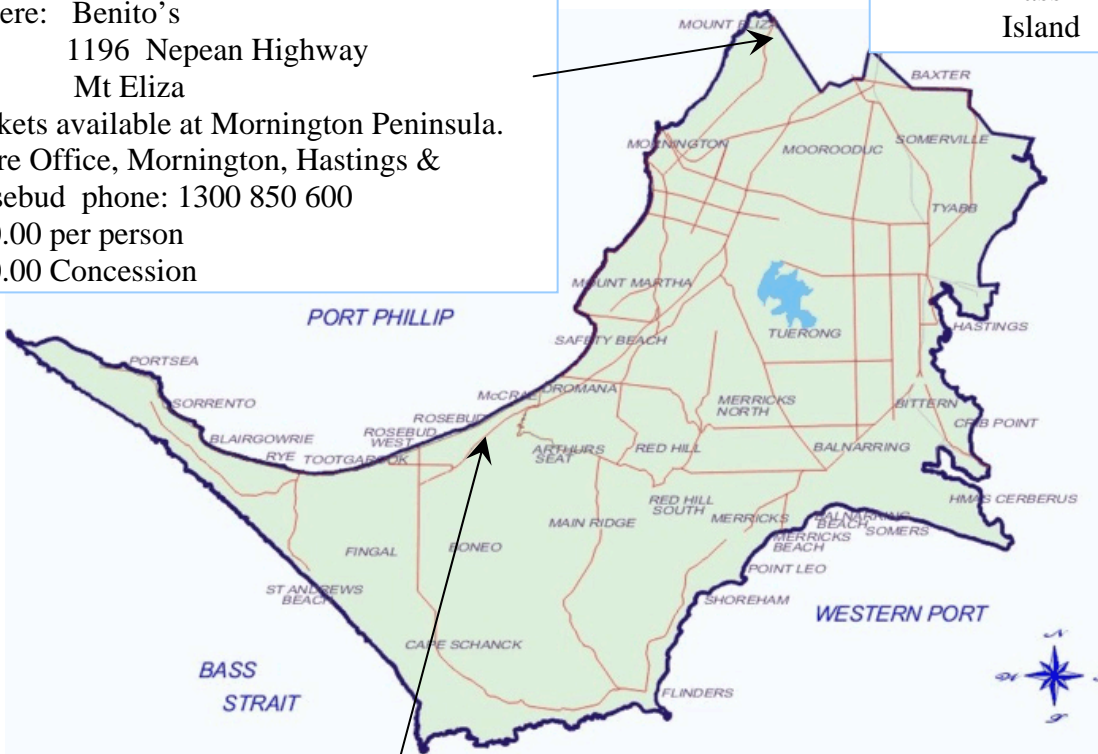

When: Friday 30th June
Time: 7pm – 12pm
Where: Benito's
1196 Nepean Highway
Mt Eliza

Tickets available at Mornington Peninsula.
Shire Office, Mornington, Hastings &
Rosebud phone: 1300 850 600
\$30.00 per person
\$20.00 Concession

**NAIDOC Family Fun Day
& Activities**

When: Thursday 29th June
Time: 11am - 3pm
Where: The Big Worm
Bass Highway Phillip
Island

**Other
Activities:**

- Launch of
Aboriginal
Information
Kits
- & The Koorie
Kitchen Cook
Book
- Briars Junior
Ranger
Program
- Aboriginal
Elder's
Luncheon at
the Aborigines
Advancement
League on
Tuesday
4th July

**Aboriginal Flag Raising Ceremony and light refreshments
& the Opening of Koorie Art Show**

When: Monday 3rd July Time: 11am
Where: Mornington Peninsula Shire Office Besgrove Street Rosebud

Phone the Aboriginal Support & Development Team

*Transport is available to all activities by booking a seat on the bus by Friday 23rd
June Phone: Beryl 03) 5950 1611 or 0417 550 448
Inquires Phone: Glenys 5950 1738 or 0438 077 595*