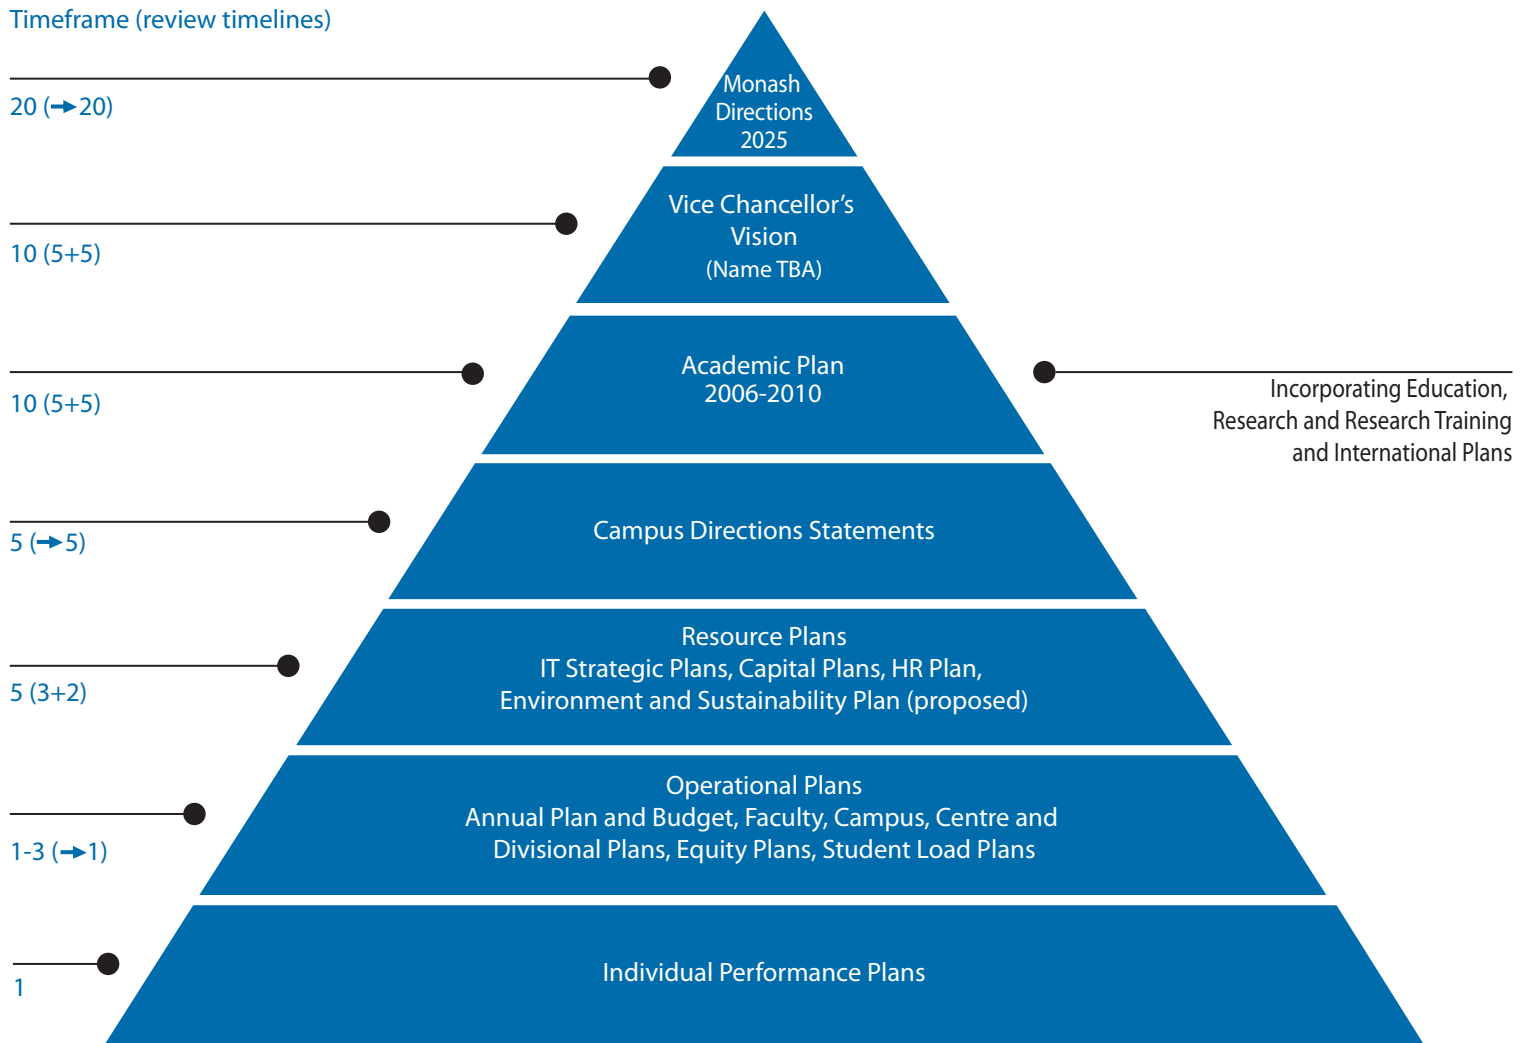

Monash University Planning Pyramid

Timeframe (review timelines)

21 August 2009